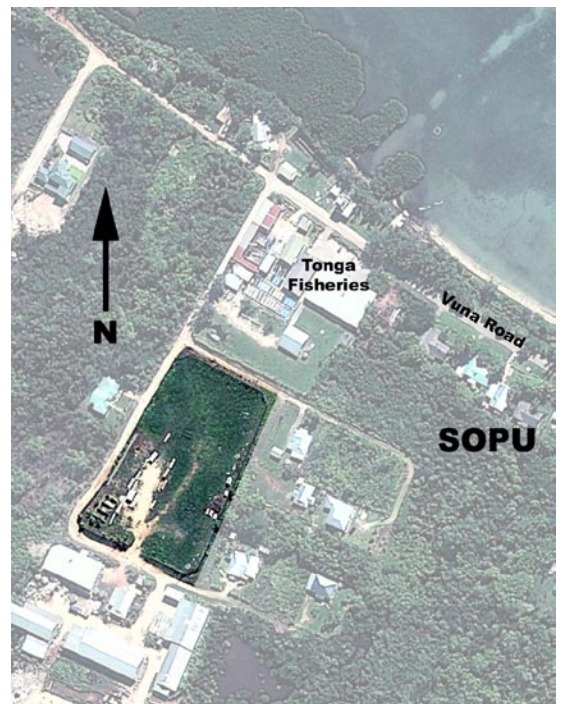

Commercial Property For Sale

- Located at Sopu behind Tonga Fisheries
- Two acres (8,675m² approx.)
- Excellent road access
- 36 years remaining on 50 year government lease
- Fully fenced with 2.2m high security fence
- Property has solid gravel foundation and building sites
- Massive potential!